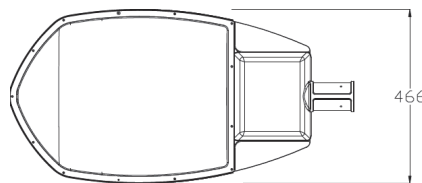

Hilux LED Solutions

3900 Central Parkway • Hudsonville, MI 49426, USA
T: 800.338.7337 • F: 616.896.1286
<http://www.soundoffsignal.com>